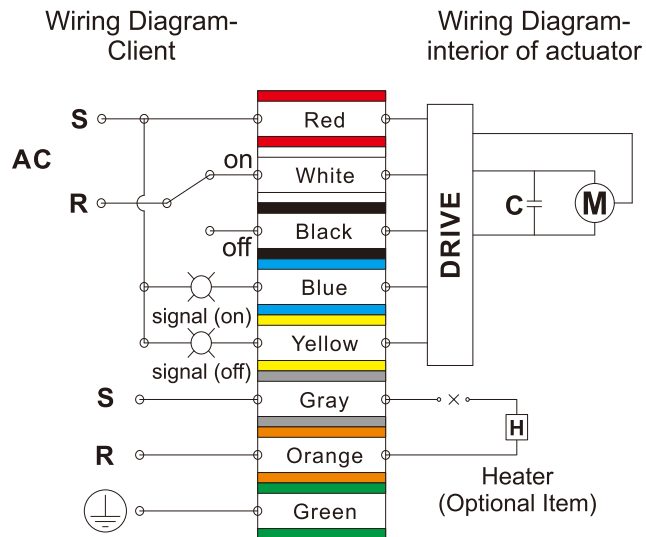

Electric Actuator Wiring Diagram

UMS
AC24V/110V/220V
Wiring Diagram

Three Phase
Wiring Diagram