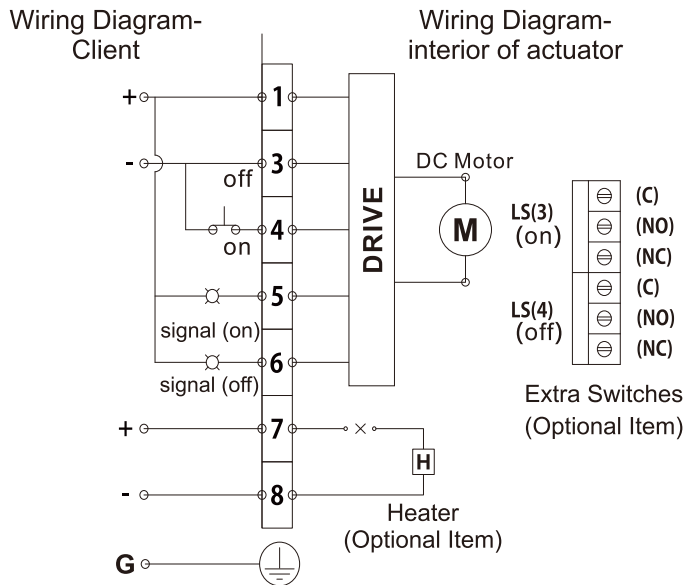

Electric Actuator Wiring Diagram

UM-1~UM-12
AC110V/220V
Wiring Diagram

UM-1~R10
DC24 Wiring Diagram

UM-3~UM-8
DC24 Wiring Diagram